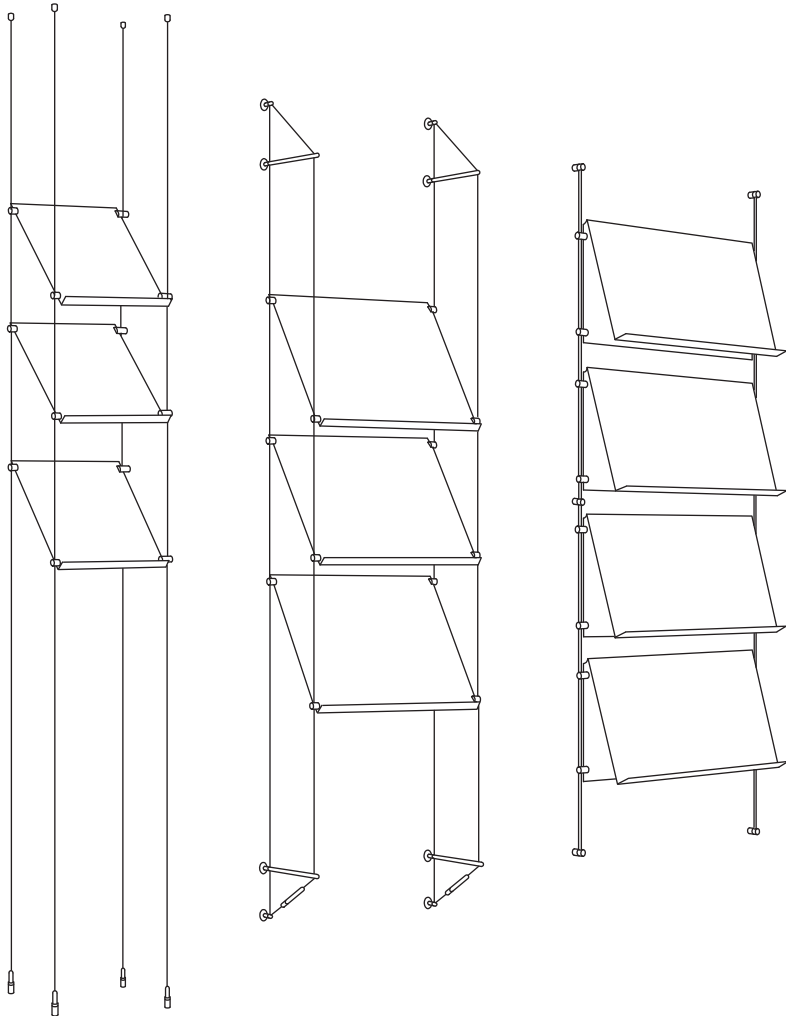

# LITERATURE/INFORMATION KITS - SLOPING & ANGLED ACRYLIC SHELVES

We provide various type of glass and acrylic shelving in most popular sizes, shapes and edge finishes at very competitive prices. Our glass and acrylic are primarily used for cable and rod suspended presentations, shelves, merchandisers, collectibles, and much more. We normally carry the acrylic shelves in standard clear finish, but it also can be custom ordered as water-white, colored, tinted, or sandblasted which requires special processes and terms.

## Mounting Options

## Shelving Configurations

### Angled Acrylic Shelf Double Sided