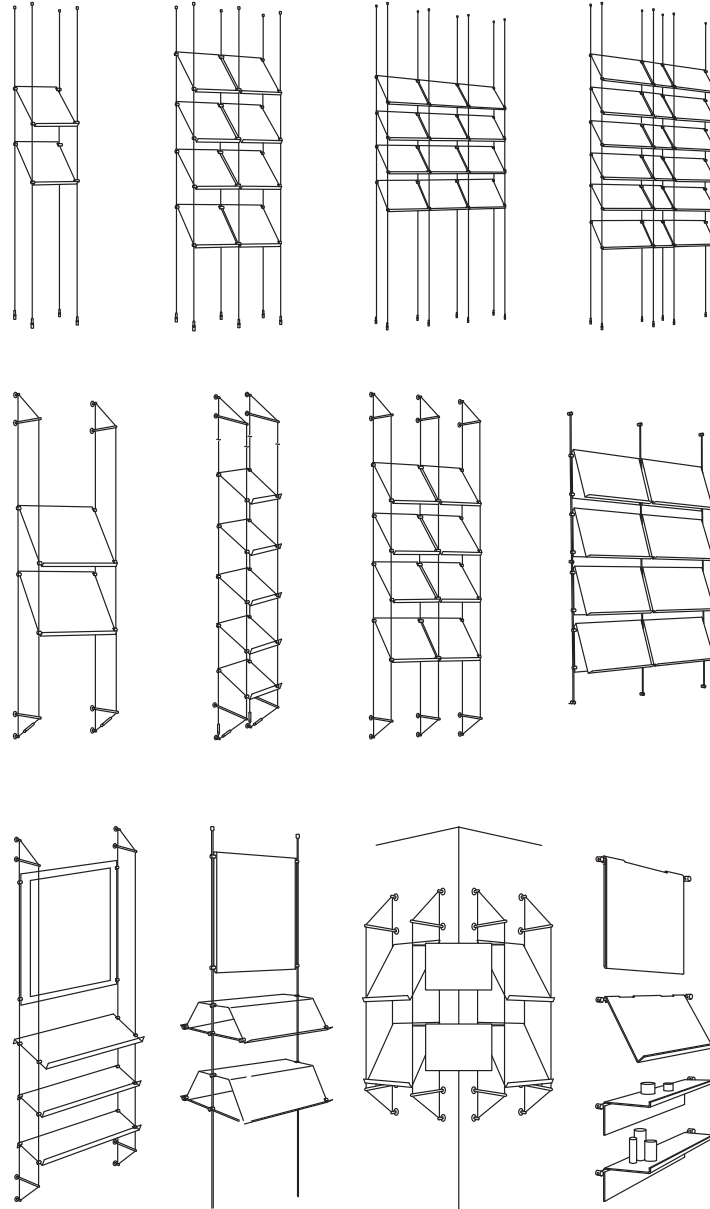

# LITERATURE/INFORMATION KITS - SLOPING & ANGLED ACRYLIC SHELVES

We provide various type of glass and acrylic shelving in most popular sizes, shapes and edge finishes at very competitive prices. Our glass and acrylic are primarily used for cable and rod suspended presentations, shelves, merchandisers, collectibles, and much more. We normally carry the acrylic shelves in standard clear finish, but it also can be custom ordered as water-white, colored, tinted, or sandblasted which requires special processes and terms.

## Mounting Options

## Shelving Configurations

### Angled Acrylic Shelf Double Sided