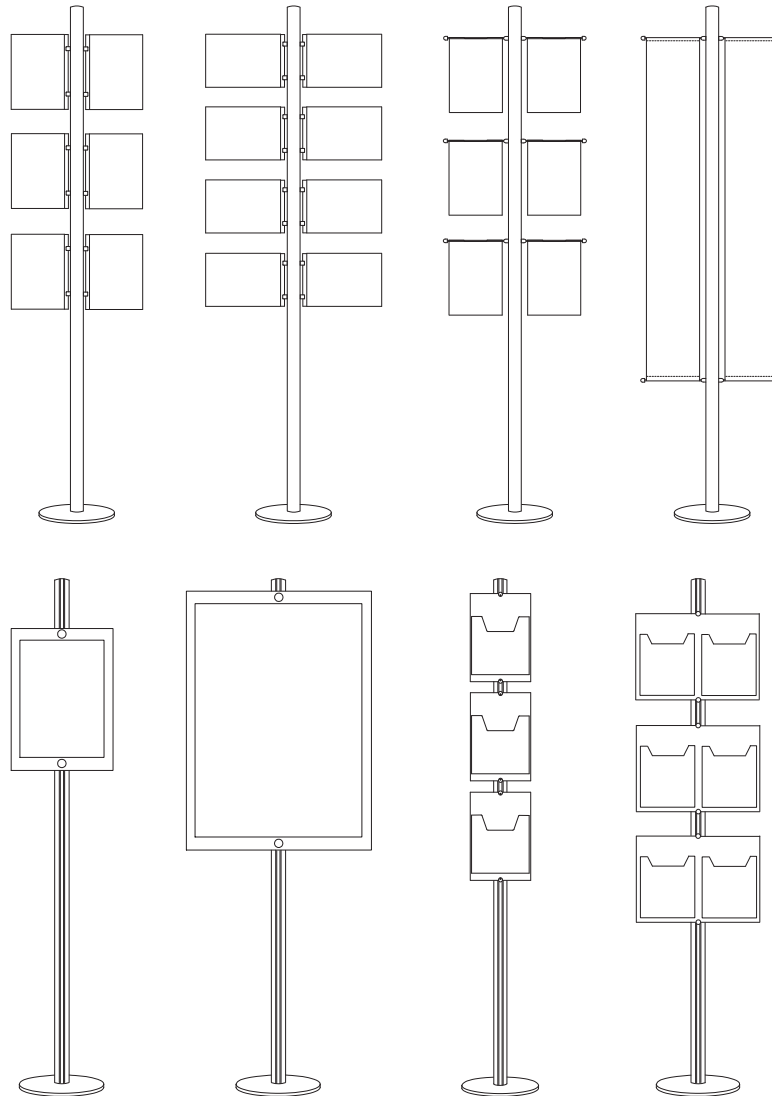

# FREESTANDING DISPLAY UNITS - INFO-POST

**INFO-POST** - enable you to create new, fresh and exciting displays to attract your customers... again and again! Units can display signs, graphics, flat and sloping shelves, leaflet dispensers, banner displays and much more. Ideal to use in retail outlets, banks, museums, exhibitions, showrooms, offices, etc.

## Info-Post Display Unit Configurations

Plastic End Cap for TR1100 (Ref. 388 GRAY)

Units consist of 78 inches upright, base unit 15 inches diameter. It can be assembled in various configurations:

1. Side supported easy access clear acrylic pockets - Portrait
2. Side supported easy access clear acrylic pockets - Landscape
3. Hook-on Acrylic Pockets
4. Banner Display
5. Graphic Display - Medium Formats
6. Graphic Display - Large Formats
7. Leaflet Dispensers
8. Leaflet Dispensers - Double

### Easy Access Acrylic Poster Frames

### Acrylic Poster Frames Double Sided