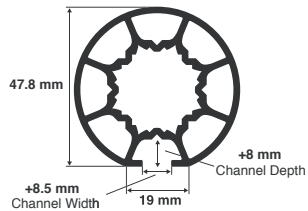

Plastic End Cap for TR1100 (Ref. 388 GRAY)

Units consist of 78 inches upright, base unit 15 inches diameter. It can be assembled in various configurations:

1. Side supported easy access clear acrylic pockets - Portrait
2. Side supported easy access clear acrylic pockets - Landscape
3. Hook-on Acrylic Pockets
4. Banner Display
5. Graphic Display - Medium Formats
6. Graphic Display - Large Formats
7. Leaflet Dispensers
8. Leaflet Dispensers - Double

78"

TR1100 Vertical Extrusion

Round Floor Base for TR1100 (Ref. 625)

TR1100